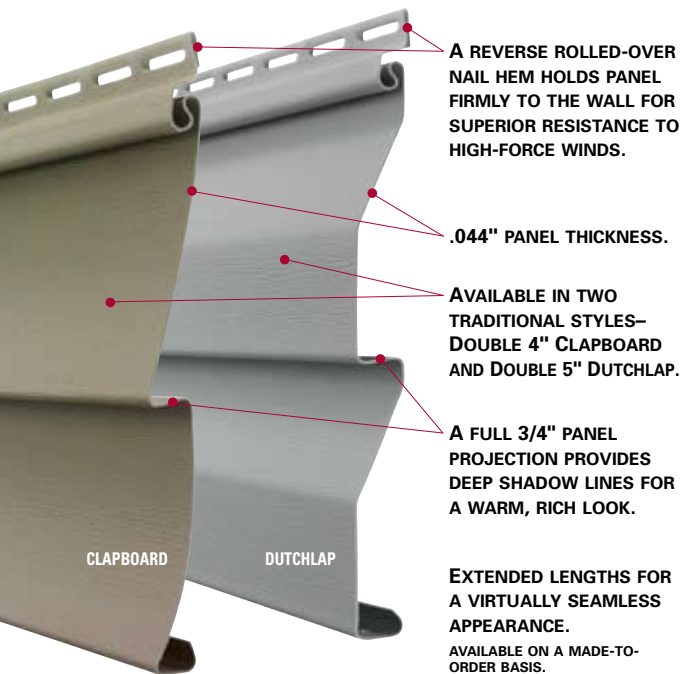

GRAND JUNCTION PREMIUM VINYL SIDING'S DURABLE, SUPER TOUGH CONSTRUCTION MEANS IT WILL STAND UP TO WHATEVER THE ENVIRONMENT HAS TO OFFER. UNLIKE OTHER EXTERIOR SIDING PRODUCTS, IT RESISTS DENTING AND IS LOW-MAINTENANCE WHICH MEANS YOU WON'T EVER SCRAPE, SAND OR PAINT AGAIN. LEAVING YOUR HOME WITH LASTING BEAUTY WHICH CAN HELP INCREASE IT'S RESALE VALUE.

Colors are mechanically reproduced. For color accuracy, please see actual product sample.

GRAND JUNCTION'S EXCLUSIVE RAILOCK® SYSTEM IS WHERE SIDING PANELS COME TOGETHER...FOR GOOD!

Grand Junction's exclusive RaiLock® system features a tough lock that snaps together so firmly, it will hold the panels straight and true—even against hurricane-force winds.